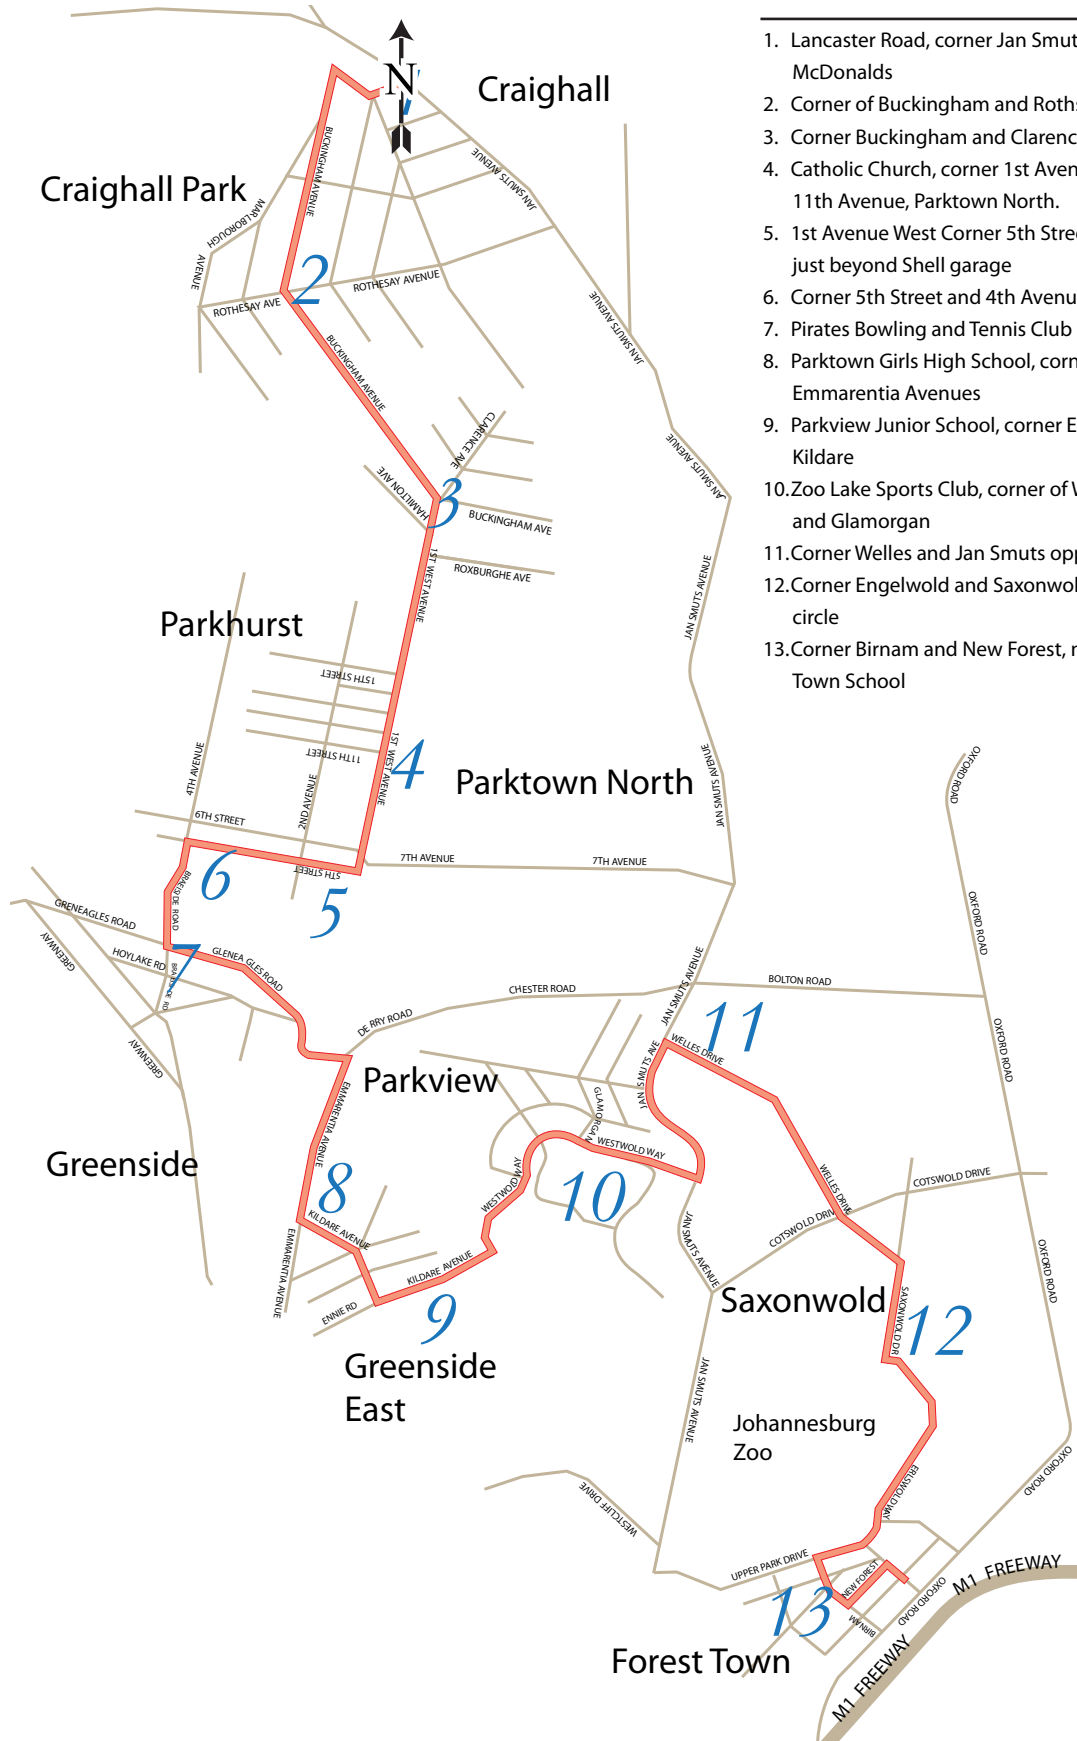

## The Parks Bus Route

Craighall Park, Parktown North, Parkhurst, Greenside, Parkview, Parkwood, Saxonwold, Forest Town

1. Lancaster Road, corner Jan Smuts at McDonalds
2. Corner of Buckingham and Rothsay
3. Corner Buckingham and Clarence
4. Catholic Church, corner 1st Avenue West & 11th Avenue, Parktown North.
5. 1st Avenue West Corner 5th Street, Parkhurst, just beyond Shell garage
6. Corner 5th Street and 4th Avenue, Parkhurst
7. Pirates Bowling and Tennis Club
8. Parktown Girls High School, corner Kildare and Emmarentia Avenues
9. Parkview Junior School, corner Ennis and Kildare
10. Zoo Lake Sports Club, corner of Westwold Way and Glamorgan
11. Corner Welles and Jan Smuts opposite vet
12. Corner Engelwold and Saxonwold after traffic circle
13. Corner Birnam and New Forest, near Forest Town School